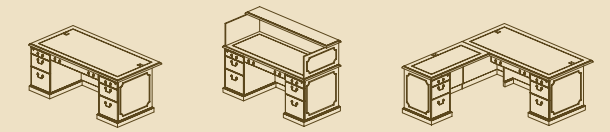

TOSCANA COMPONENTS

DESKING OPTIONS