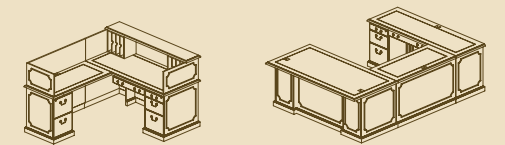

TOSCANA COMPONENTS

DESKING OPTIONS