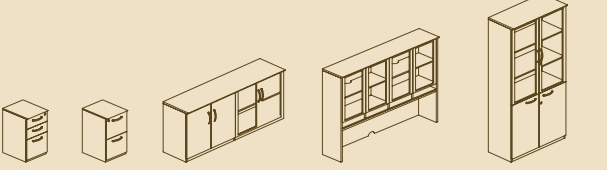

STORAGE OPTIONS