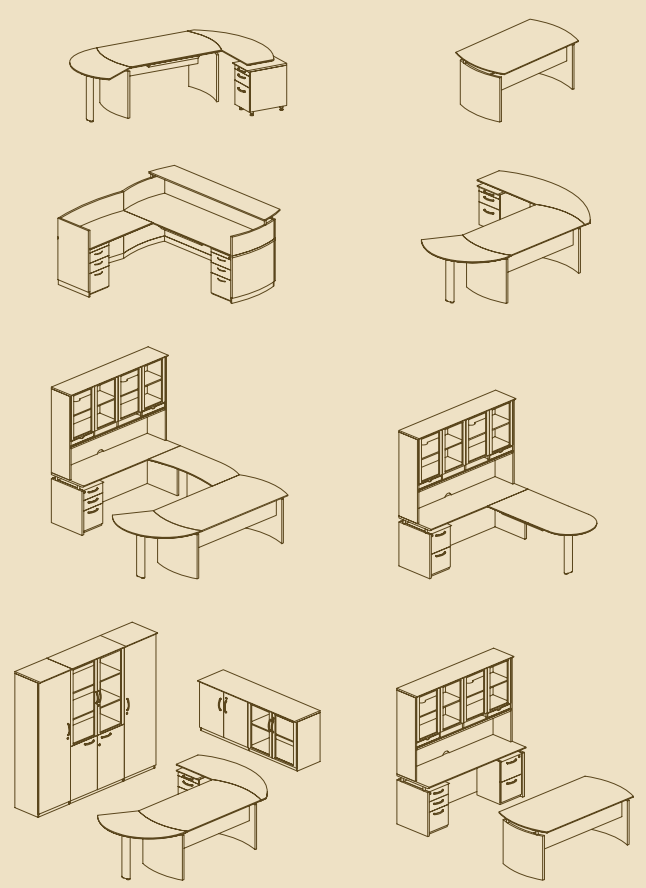

NAPOLI COMPONENTS

DESKING OPTIONS

SEE THE MAYLINE PRICE LIST FOR SIZES AND FURNITURE SPECIFICATIONS.

RECEPTION

Napoli reception stations deliver a striking, contemporary design by merging wood, glass, and metal into a beautiful, yet affordable package.

AA-grade North American veneers are finished using a 14-step process with a final coat of UV-cured protective lacquer.

Several standard configurations are offered with a variety of storage options, with or without returns.

All REAL Office reception stations are in-stock and ship in 72 hours or less from date of order.

NAPOLI