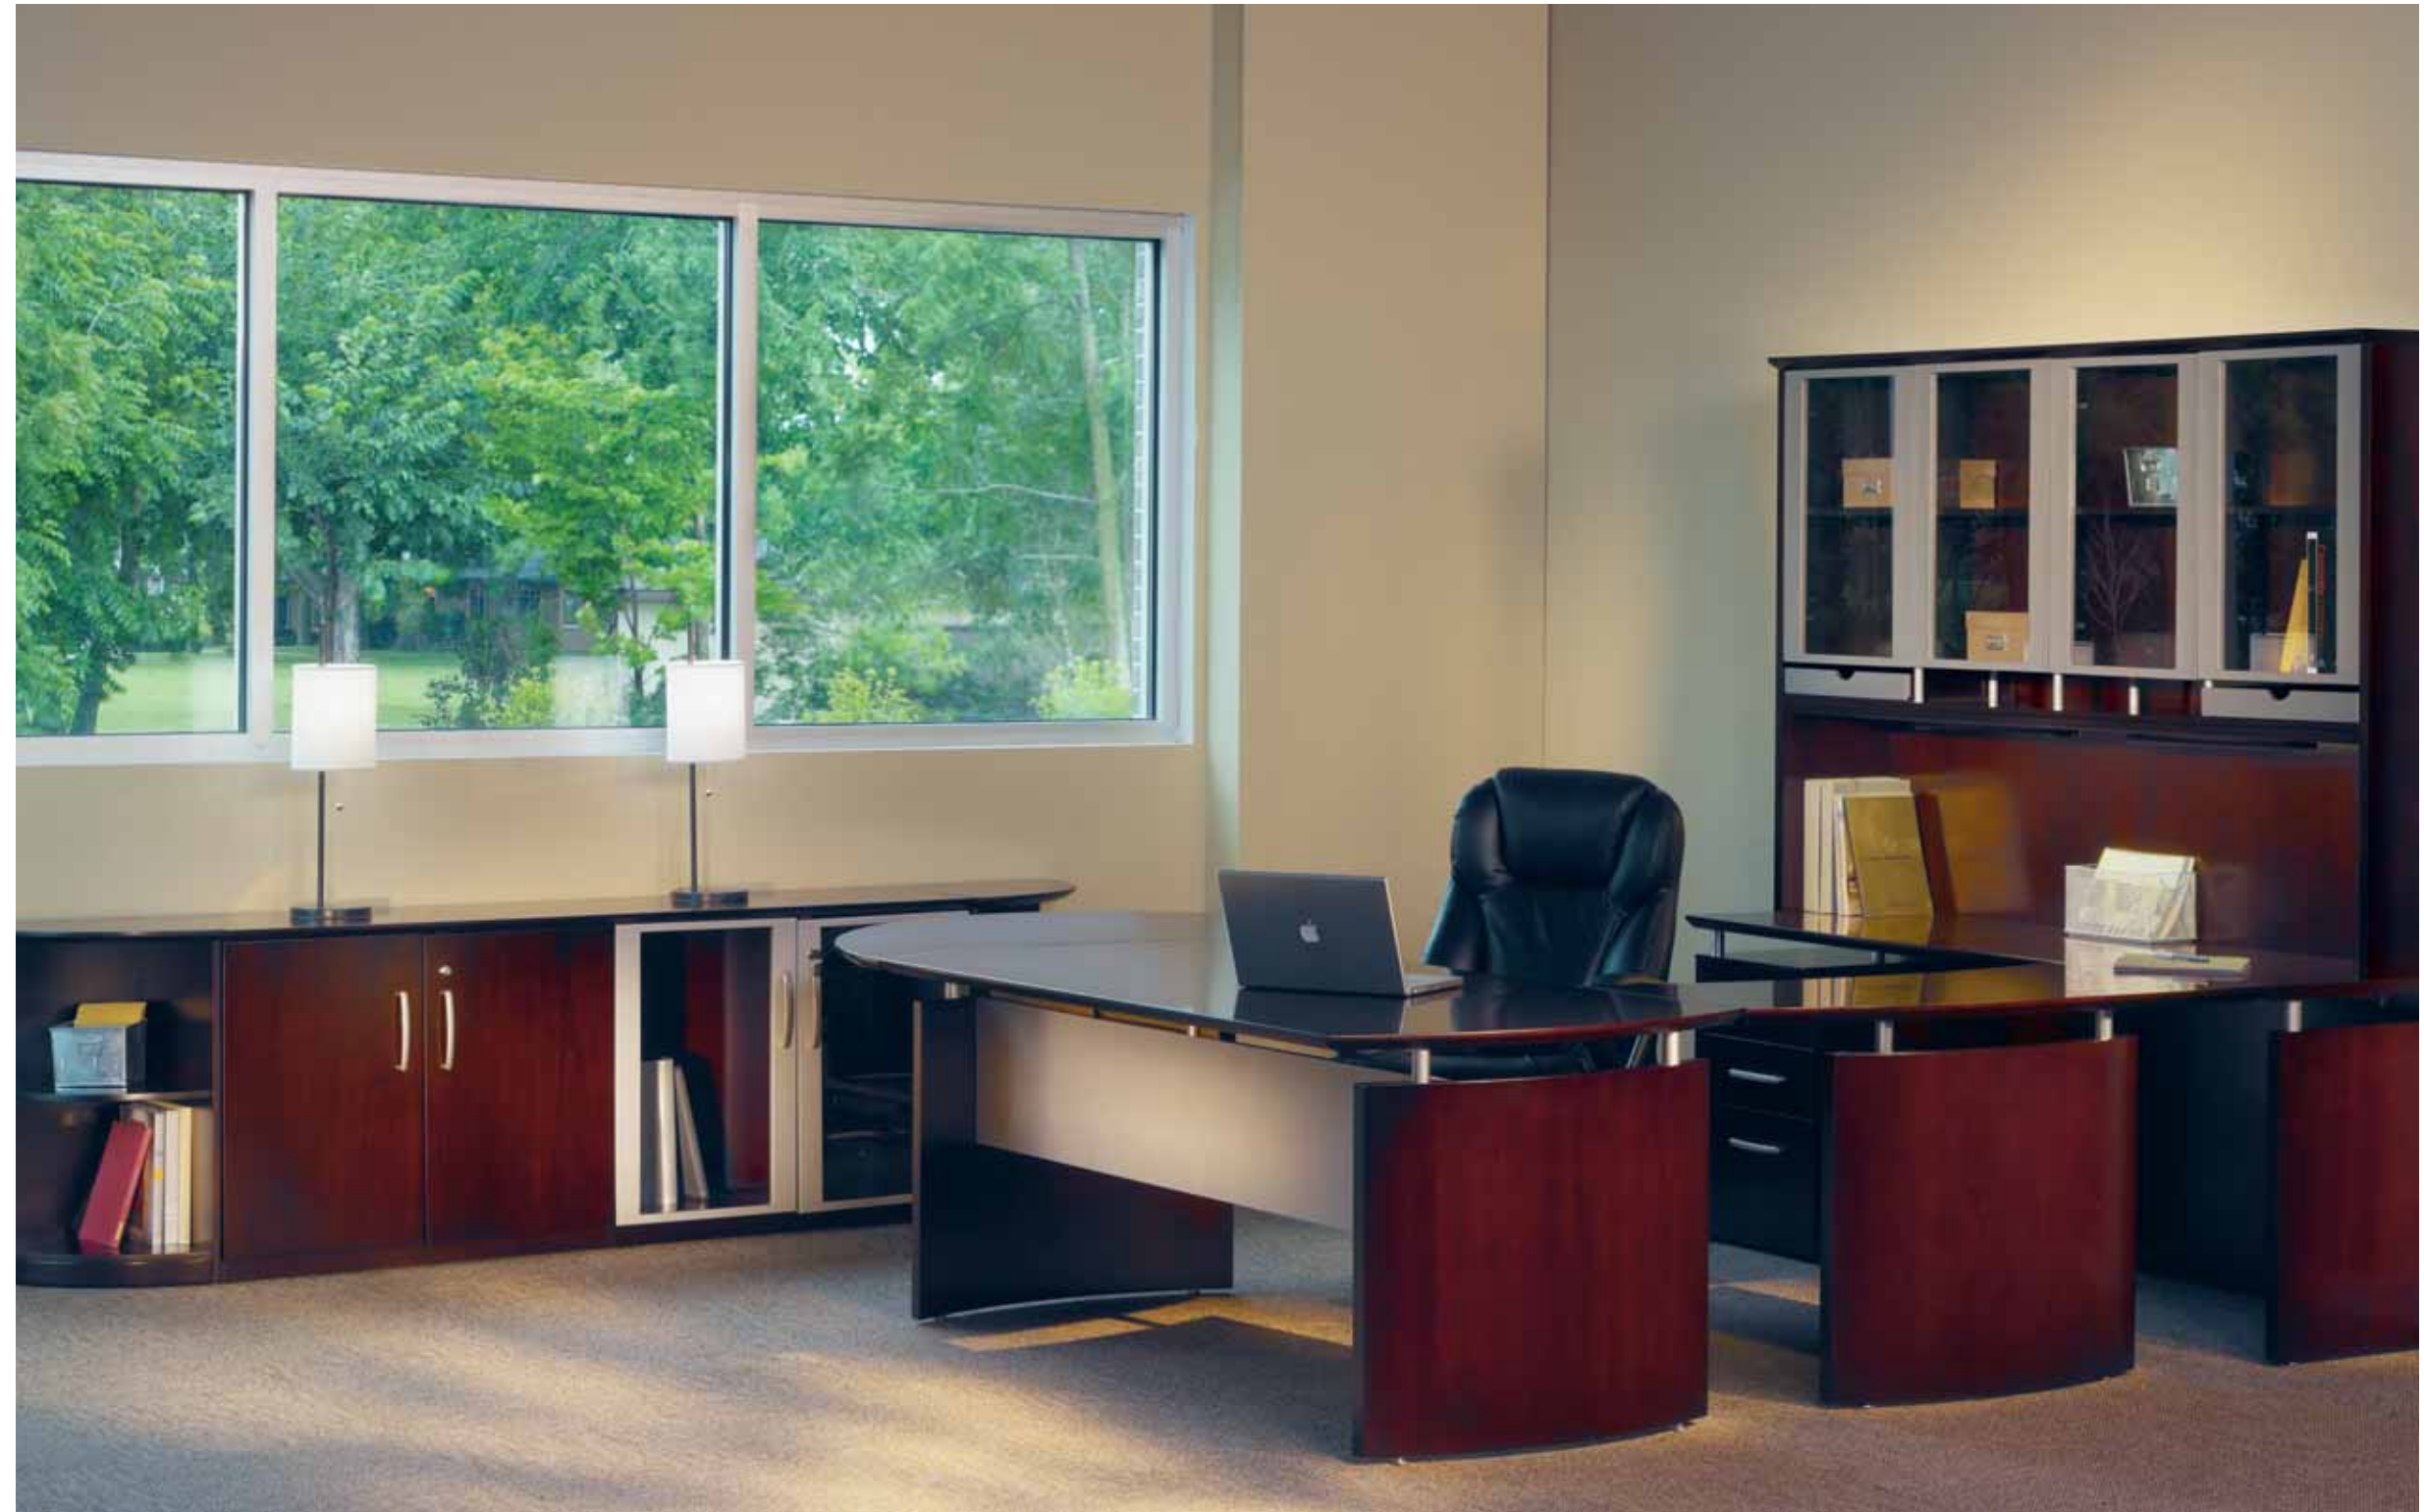

CENTER DRAWER FEATURES SOLID WOOD FRAMEWORK AND LEATHER INLAYS.

CABINETS FEATURE TOP-QUALITY SELF-CLOSING HINGES AND FINISHED VENEER INTERIORS AND BACKS.

EXECUTIVE OFFICE

The Napoli Series combines clean, modern lines with stylish accents and a wide selection of storage options. Curved desk surfaces merge together to define your space with elegance and efficiency. Napoli is hand-crafted with AA-grade North American select wood veneers using a 14-step finishing process to insure uncompromised quality and consistent beauty.

EXECUTIVE OFFICE

The Napoli Series features Italian-influenced, sophisticated styling. The line has recently been expanded to include desking options such as bridges, credenzas, and hutches. These primary desking elements are complimented by a wide selection of wall cabinetry, lateral and pedestal files, and bookcases. Napoli not only looks great, but it's extremely functional and affordable as well.

NAPOLI DESK SURFACES HAVE AN ITALIAN-INFLUENCED "FLOATING" APPEARANCE.

SMALL OFFICE

Whether on a grand or modest scale, Napoli fits comfortably into even small or home offices. With just the right proportion, balancing performance and style, Napoli brings out your best.

NAPOLI ROUND CONFERENCE TABLES ARE PERFECT FOR LARGER PRIVATE OFFICES OR SMALL MEETING AREAS.

CONFERENCE

Napoli conference tables are as functional as they are beautiful. Knife-edged surfaces float over sturdy, curved bases providing an elegant, modern appearance. Standard silver grommets can be replaced by optional power/data modules with cords routed down through concealed base chimneys.