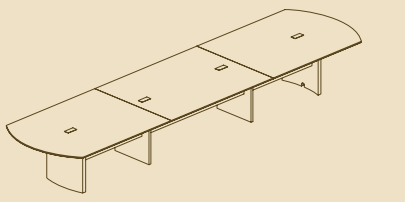

CONFERENCE OPTIONS

SEE THE MAYLINE PRICE LIST FOR SIZES AND FURNITURE SPECIFICATIONS.

RECEPTION

Napoli reception stations deliver a striking, contemporary design by merging wood, glass, and metal into a beautiful, yet affordable package.

AA-grade North American veneers are finished using a 14-step process with a final coat of UV-cured protective lacquer.

Several standard configurations are offered with a variety of storage options, with or without returns.

All REAL Office reception stations are in-stock and ship in 72 hours or less from date of order.

NAPOLI