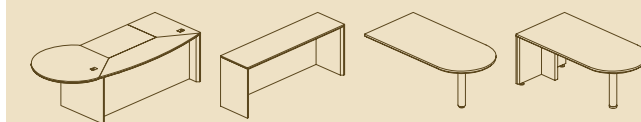

ADA RETURNS ARE NOW AVAILABLE AND MEET ALL ACCESSIBILITY REQUIREMENTS.

STANDARD GROMMETS ARE PROVIDED IN ALL DESKS AND RETURNS. PERSONAL STORAGE OPTIONS INCLUDE PEDESTALS WITH FULL EXTENSION BALL-BEARING SLIDES AND CENTER DRAWERS WITH LEATHER-LINED INTERIOR COMPARTMENTS.

STANDARD FINISHES

SIERRA CHERRY

MAHOGANY

CORSICA COMPONENTS

DESKING OPTIONS

STORAGE OPTIONS

CONFERENCE OPTIONS

SEE THE MAYLINE PRICE LIST FOR SIZES AND FURNITURE SPECIFICATIONS.