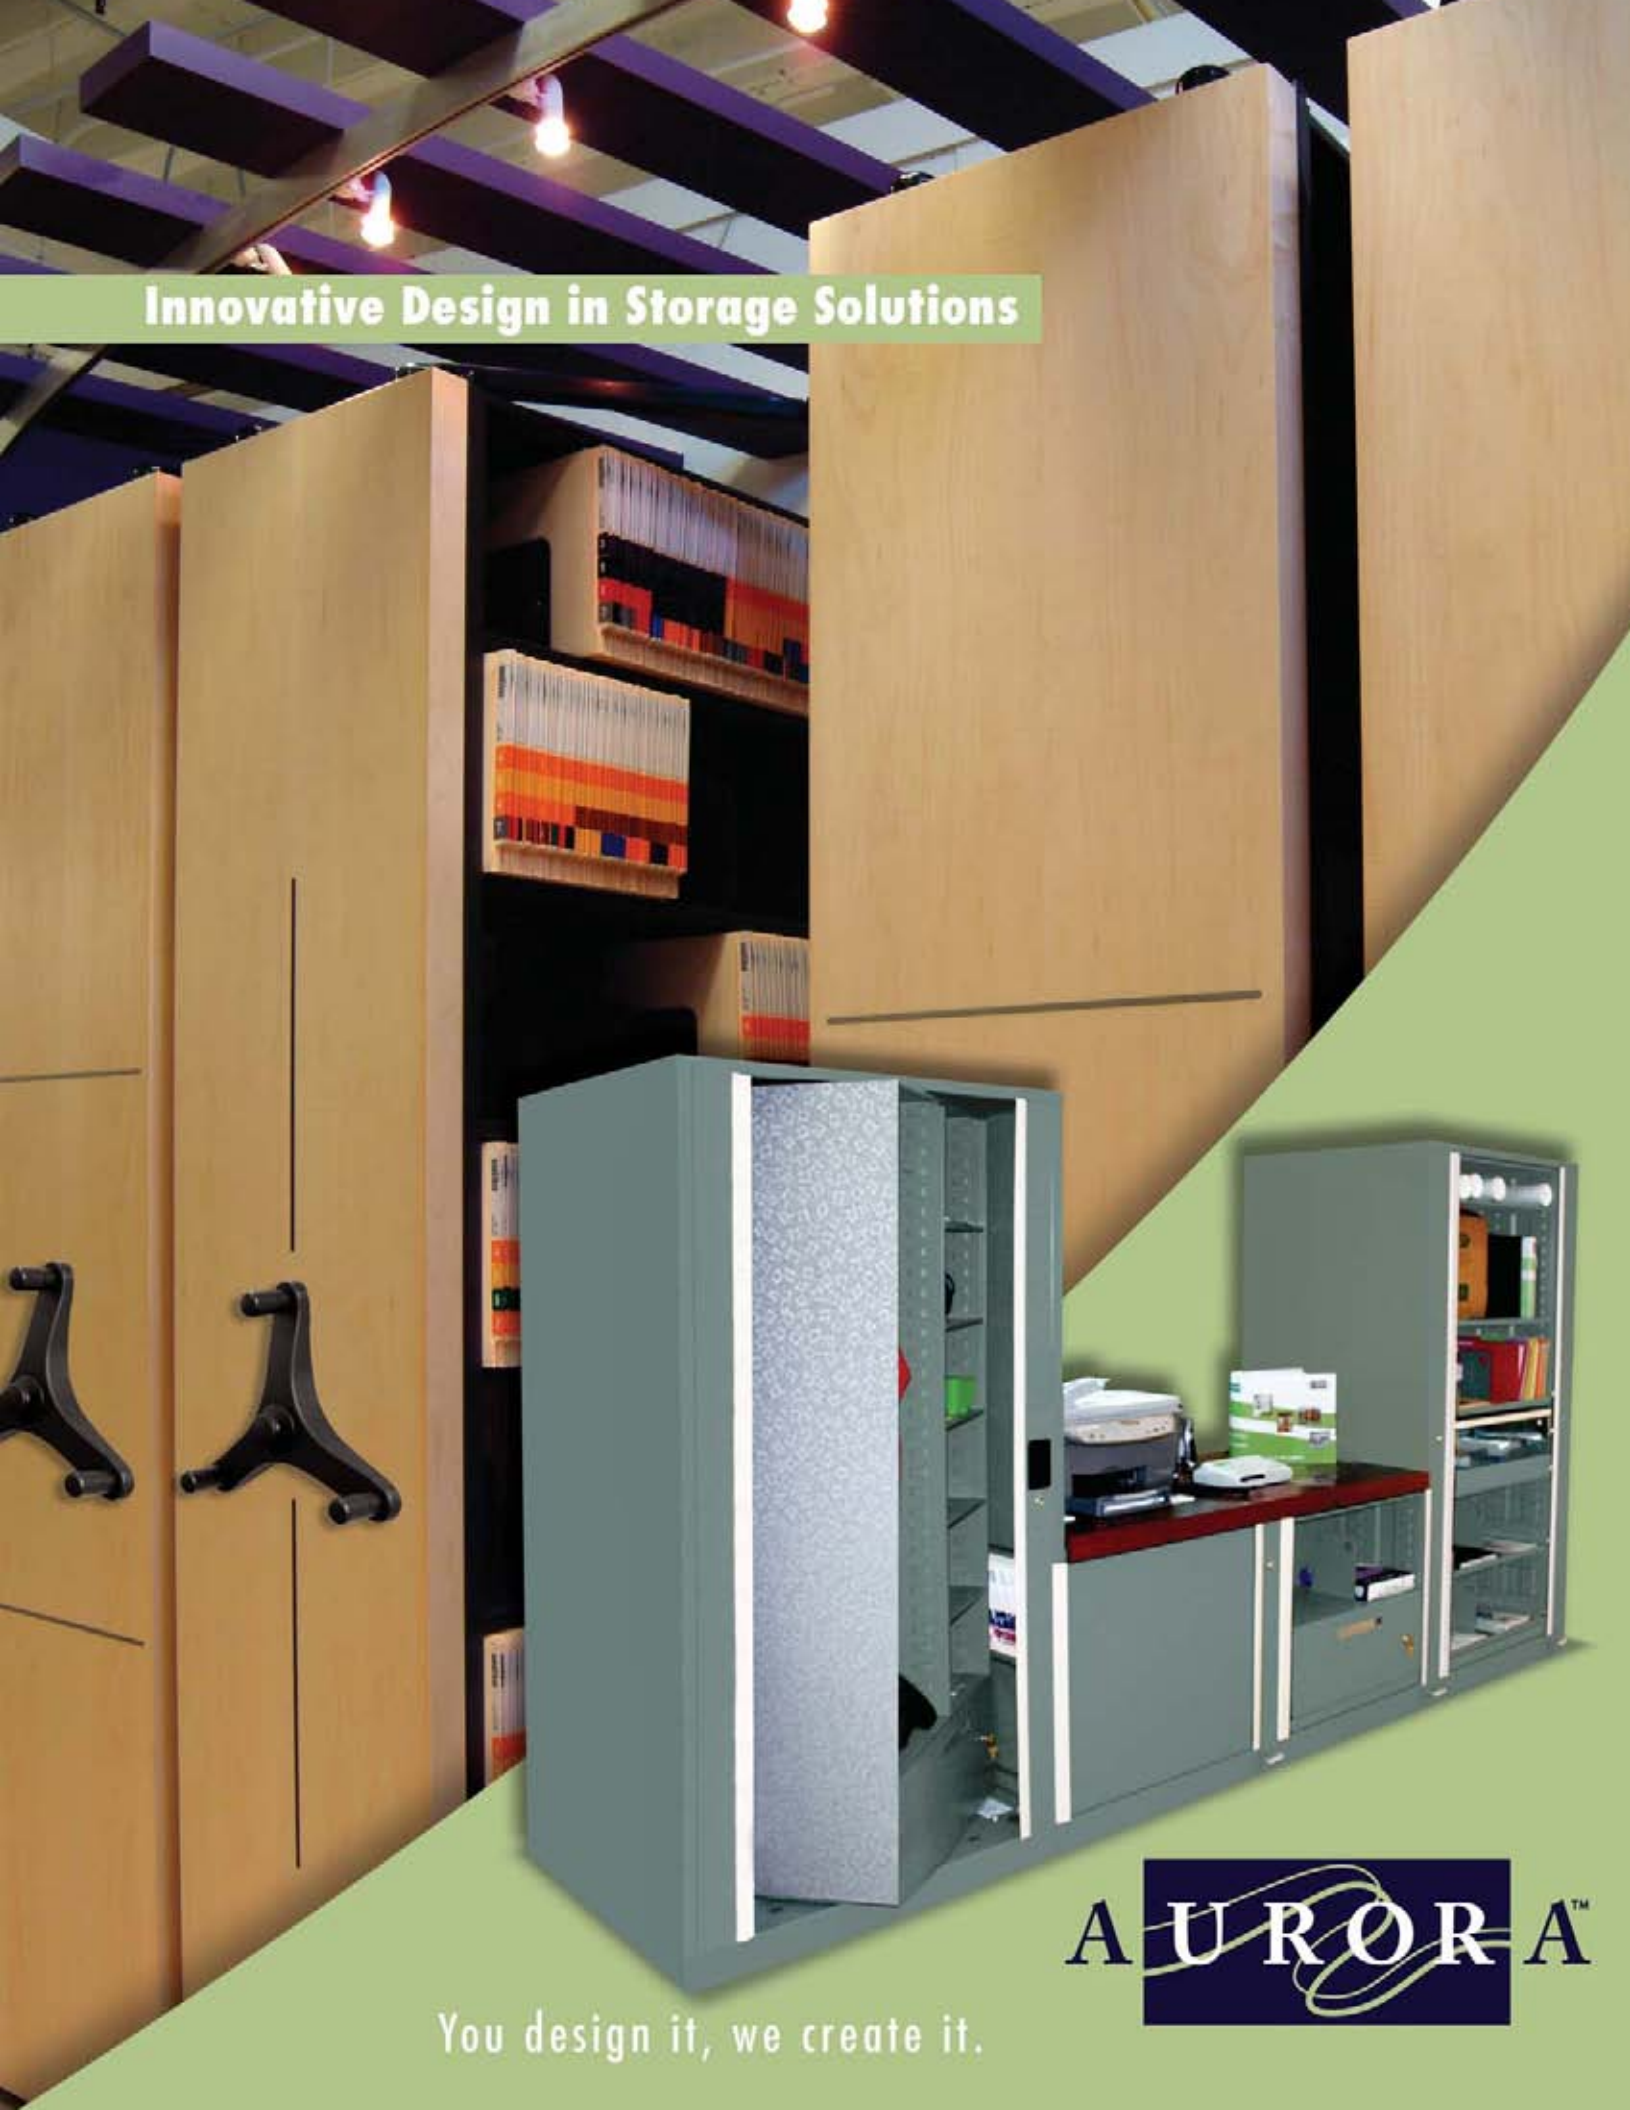

Innovative Design in Storage Solutions

AURORA™

You design it, we create it.